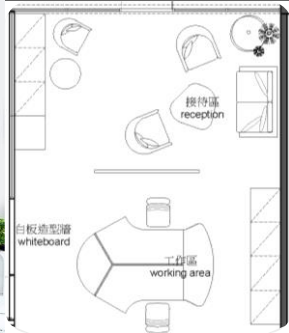

3F-7, No.86, Wen-Yi 1st Street

王小姐辦公室案

平面配置圖

Image Wall

Partition Wall

Working Area
Reception

Manager's Office

Image Wall

Reception

Manager's Office