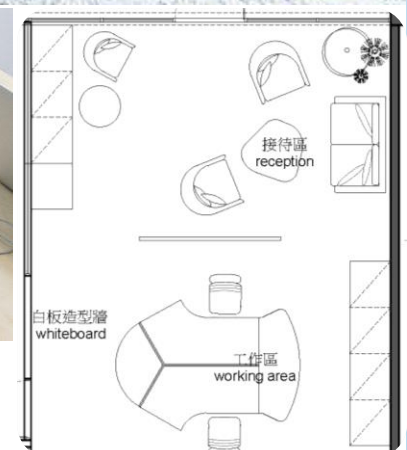

3F-7, No.86, Wen-Yi 1st Street

王小姐辦公室案

平面配置圖

Image Wall

Partition Wall

Working Area
Reception

Manager's Office

Image Wall

Reception

Manager's Office