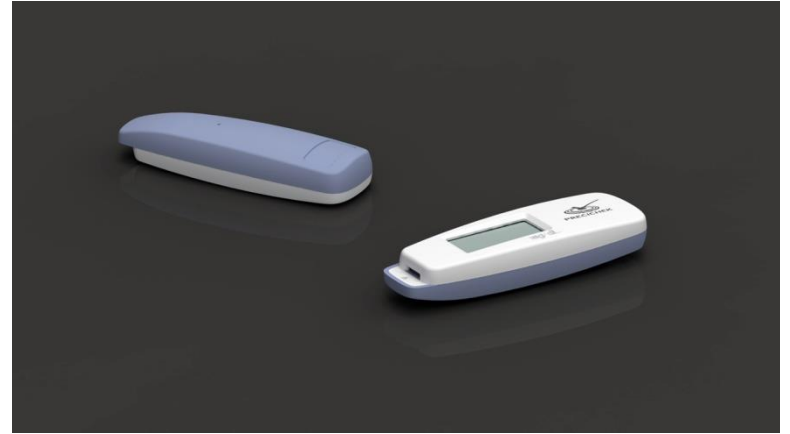

ODM Proposal

2013/11/24

Bezalel Product Design & Development

Past Experience-Glucose meter

Past Experience-Glucose meter

Past Experience-Glucose meter

Past Experience-Glucose meter

Past Experience-Glucose meter

Past Experience-Glucose meter

Past Experience-Glucose meter

Past Experience-NFC Reader

ID
Concept

Past Experience-A04

Past Experience-Qilin

Past Experience-Dragon

Past Experience-Orsca