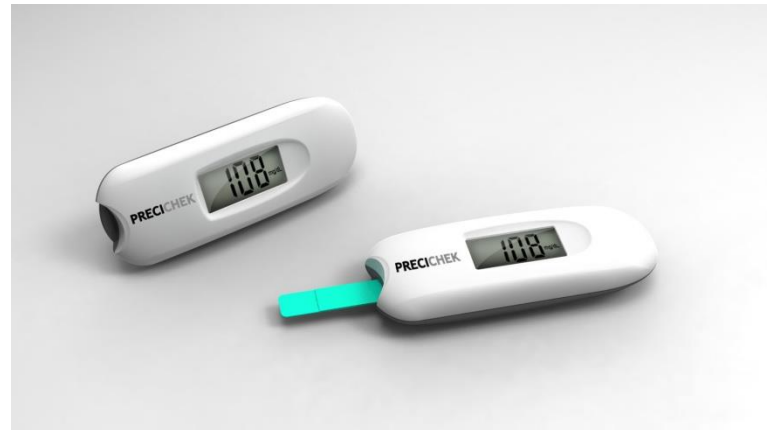

ODM Proposal

2013/11/24

Bezalel Product Design & Development

Past Experience-Glucose meter

Past Experience-Glucose meter

Past Experience-Glucose meter

Past Experience-Glucose meter

Past Experience-Glucose meter

Past Experience-Glucose meter

Past Experience-Glucose meter

Past Experience-NFC Reader

ID
Concept

Past Experience-A04

Past Experience-Qilin

Past Experience-Dragon

Past Experience-Orsca