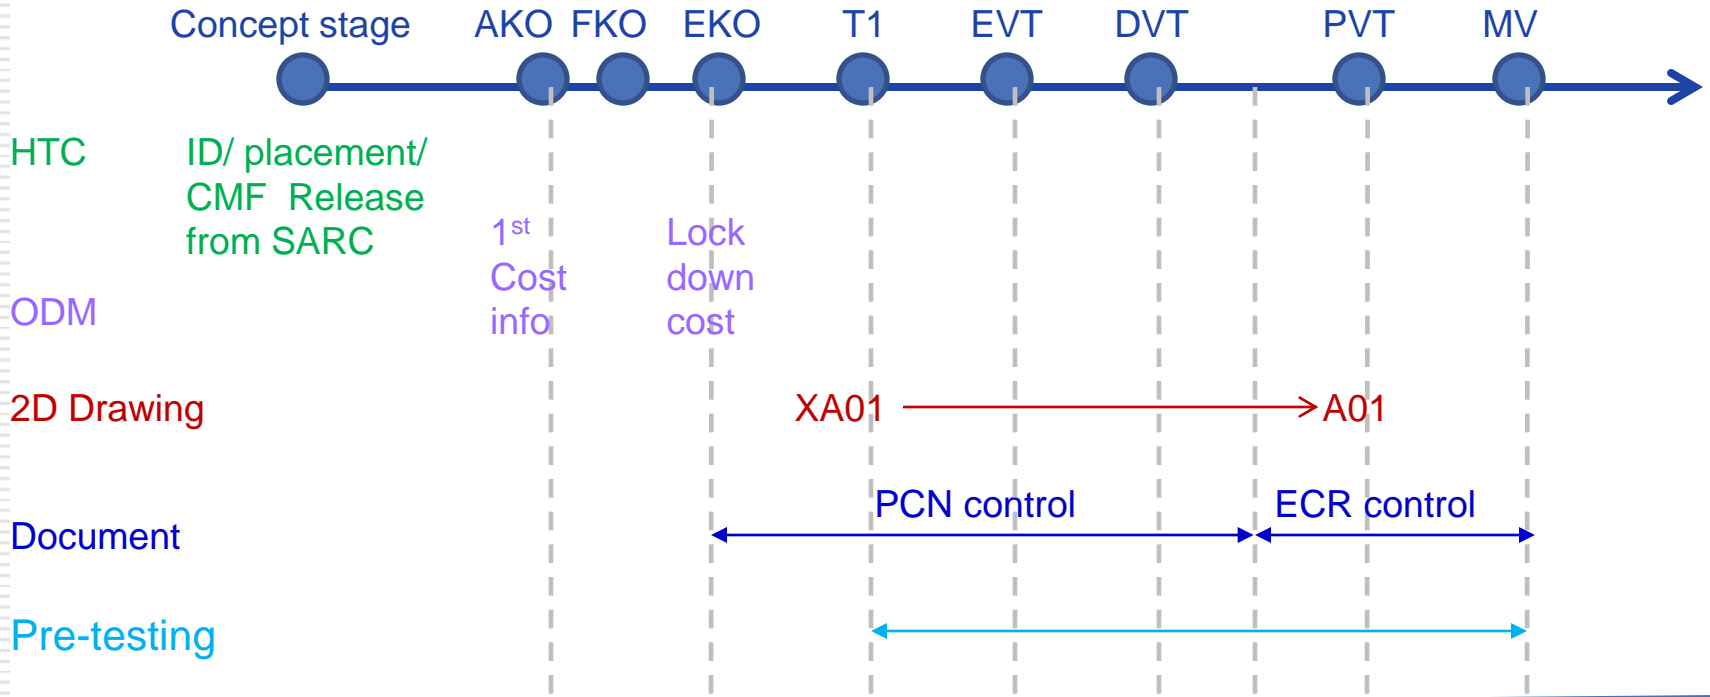

Past Experience-Topaz-c

Past Experience-A04-2 face

Past Experience-B71

Past Experience-CP5#DTU

CATCHER

Confidential

ODM Project development

Note:

A) Entry review meeting host by EPM in each stage

Thanks for your attention