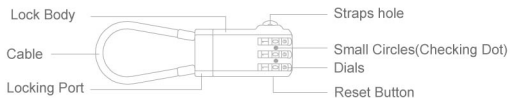

LUK LOCK™

LUK LOCK™

Instructions

A. LOCK PARTS