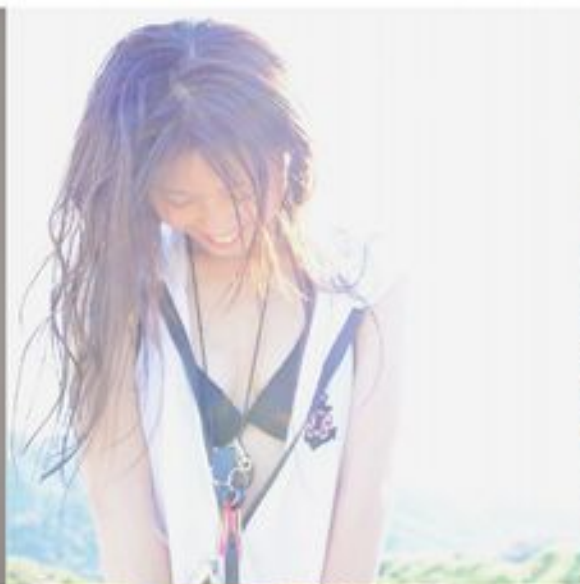

人像拍攝
Portrait shooting