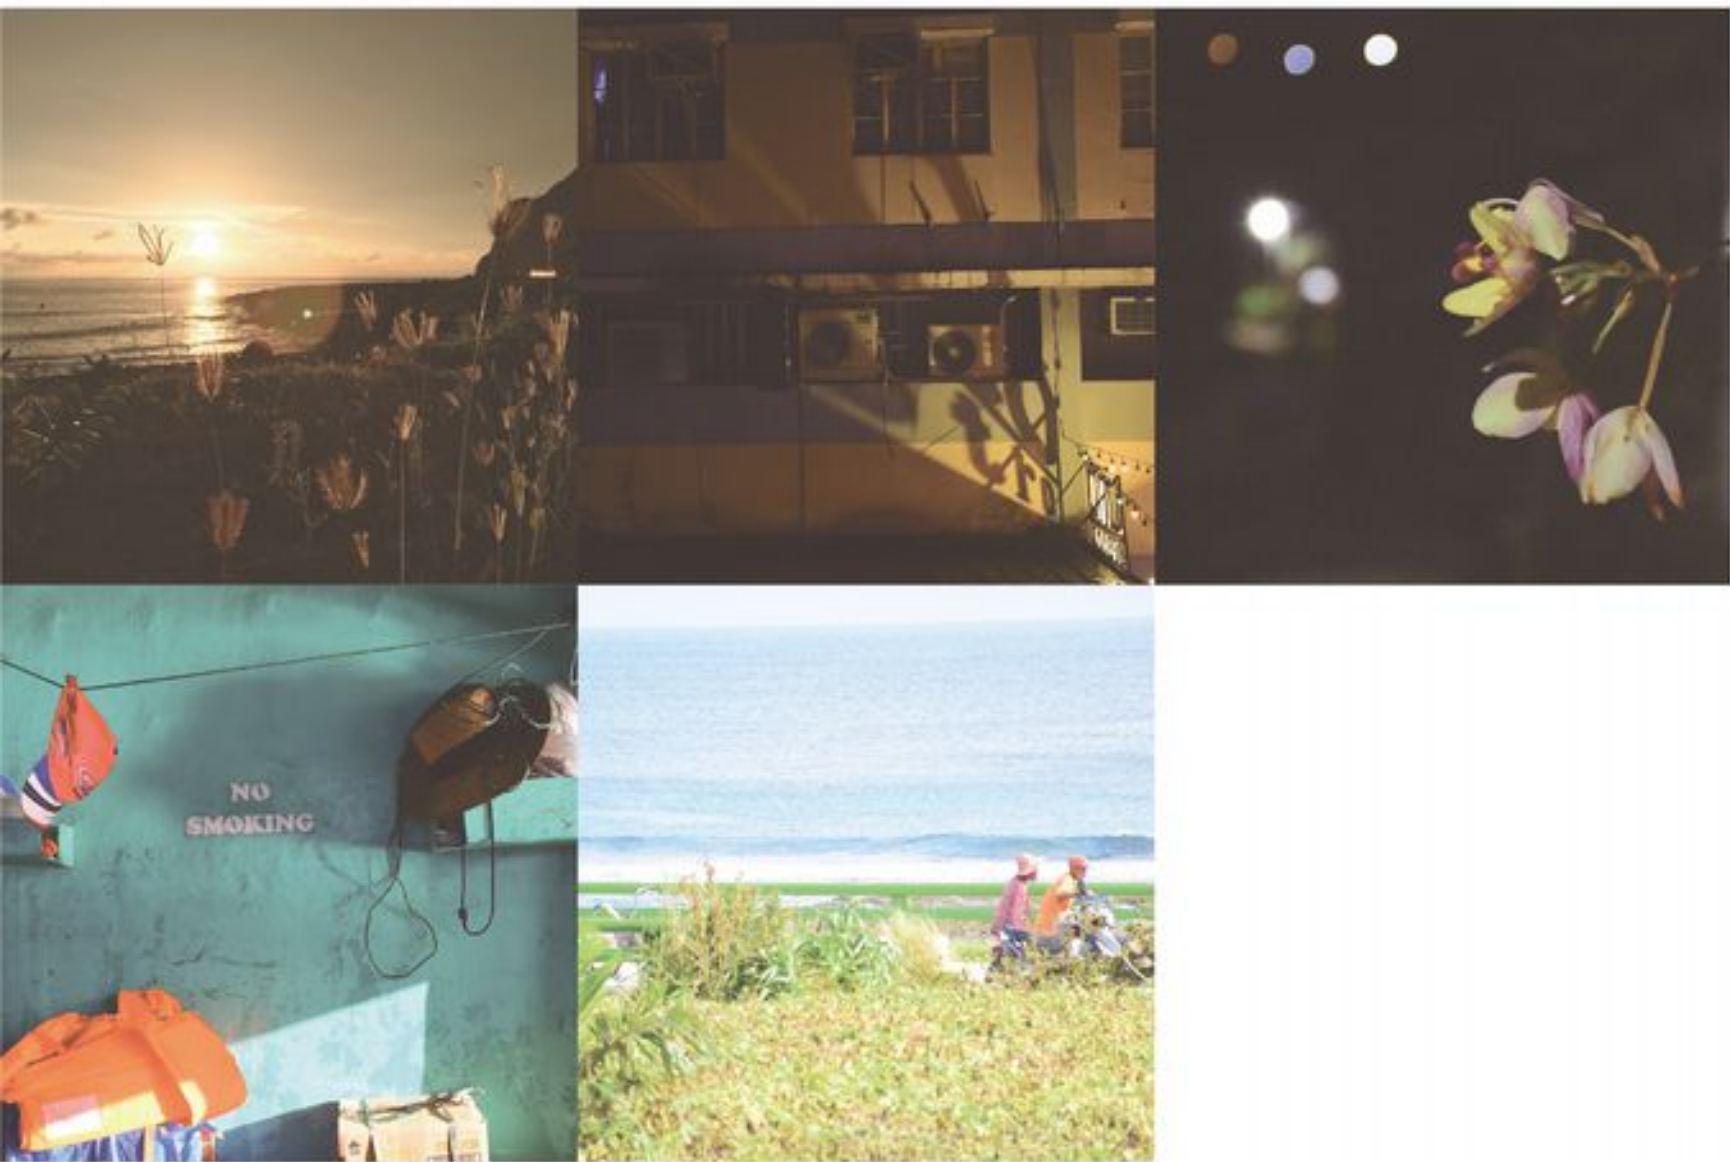

景象拍攝
Scene shooting