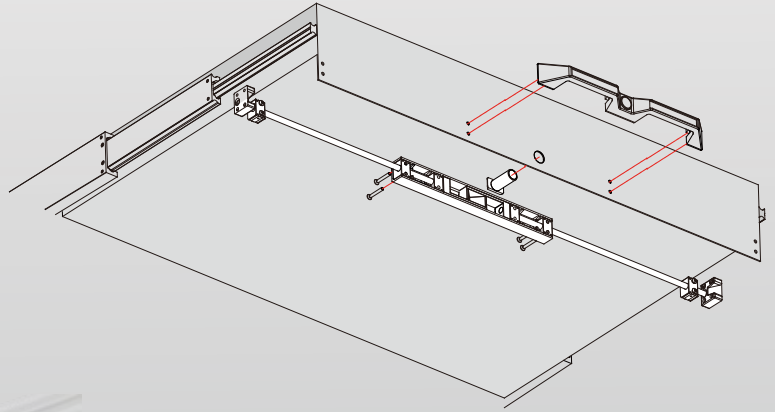

TUMA

EXPERT OF
EXTRA HEAVY DUTY SLIDE
www.heavydutyslide.com

Hall 13, G22

Sliding to New Mobility

200~500KG
Loading

Smooth & Precision
Sliding Performance

Cold Drawn
Solid Steel

Quality
Assurance

TUMA

BRAND of
INNOVATION ROBUST DURABILITY

D3000 Locking Handle Kit

UB752 Super Robust

500 kg

UD728 Two-way Travel

400 kg

UC753 Cold Drawn Solid Steel

350 kg

L76120 Lock-in / Out Detent-out (Option)

300 kg

UL803 Aluminum Anti-Corrosion

300 kg

UD754 150% Over Extension

200 kg

TAIWAN
EXCELLENCE 2015