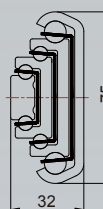

350 kg

L76120 Lock-in / Out Detent-out (Option)

300 kg

UL803 Aluminum Anti-Corrosion

300 kg

UD754 150% Over Extension

200 kg

TAIWAN
EXCELLENCE 2015