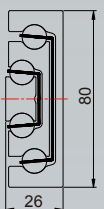

350 kg

L76120 Lock-in / Out Detent-out (Option)

300 kg

UL803 Aluminum Anti-Corrosion

300 kg

UD754 150% Over Extension

200 kg

TAIWAN
EXCELLENCE 2015