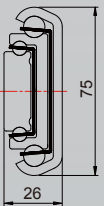

UC753 Cold Drawn Solid Steel

350 kg