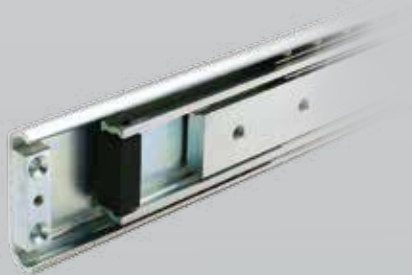

TUMA

BRAND of
INNOVATION ROBUST DURABILITY

D3000 Locking Handle Kit

UB752 Super Robust

500 kg

UD728 Two-way Travel

400 kg

UC753 Cold Drawn Solid Steel