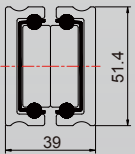

TUMA

BRAND of
INNOVATION ROBUST DURABILITY

D3000 Locking Handle Kit

UB752 Super Robust

500 kg

UD728 Two-way Travel

400 kg

UC753 Cold Drawn Solid Steel