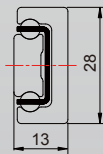

UD728 Two-way Travel

400 kg