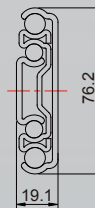

350 kg

L76120 Lock-in / Out Detent-out (Option)

300 kg

UL803 Aluminum Anti-Corrosion

300 kg

UD754 150% Over Extension

200 kg

TAIWAN
EXCELLENCE 2015