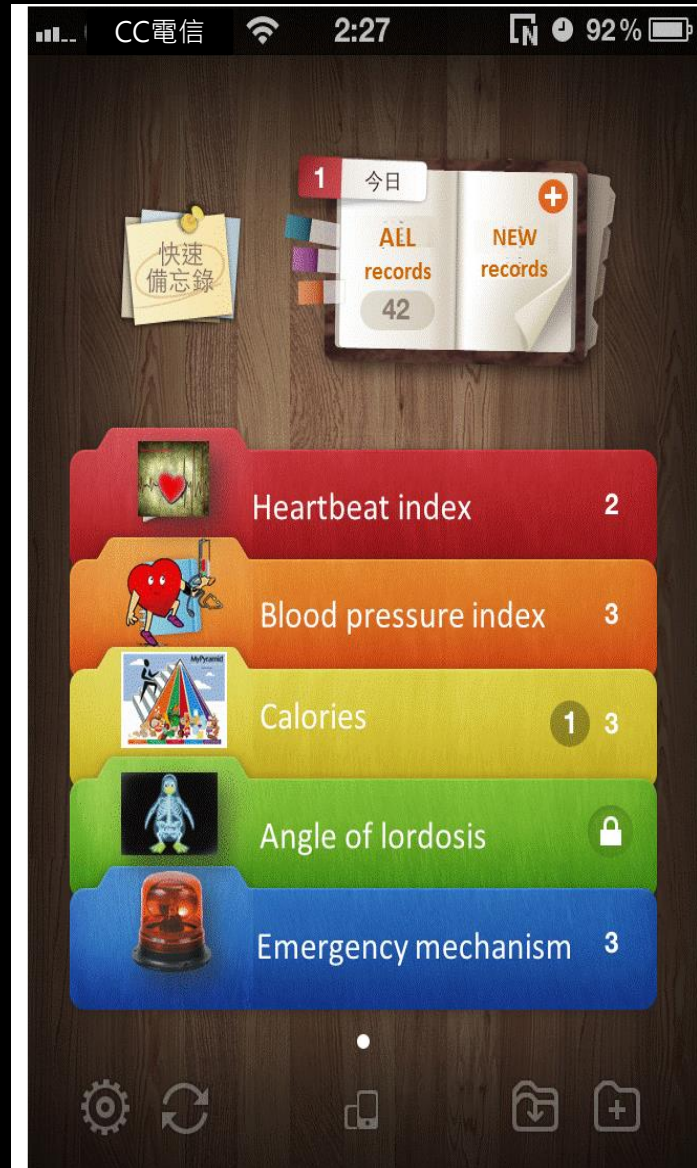

User Interface Design