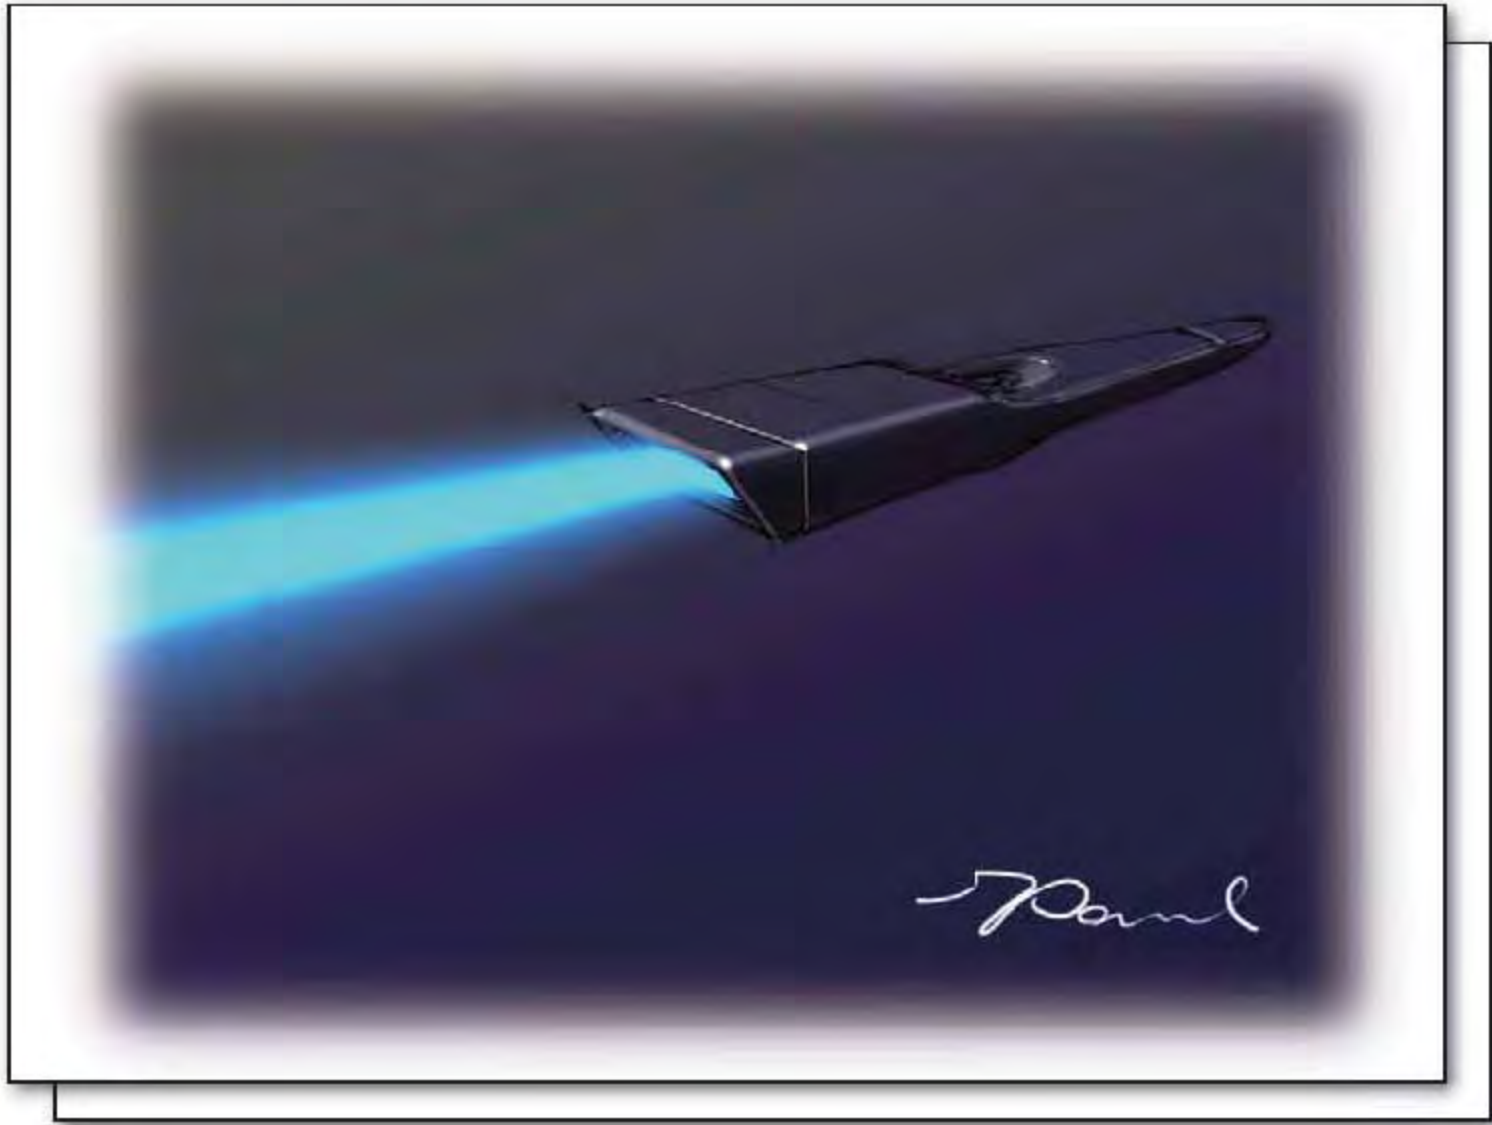

SUITCASE

Easy to drag
Firmer and stiffer handle

Easy to carry
Soft-touched handle

Easy to stand
Skidproof crutch

Easy to open
One-clicked lock

French rabbit - DISPLAY

This display is made of only one sheet of corrugated cut board. The height of this display is 33" not including the big black rabbit. The plane is 26" by 17" which can at least display 20 bottles of French rabbit wine on it.

It is easy to assemble the display. It can be made without using any tools. However, the structure of the display is really strong and makes the display very stable. By the way, the big black rabbit not only makes a contrast and pop out products, but also can be pasted extra information on it and become a information board.

SIDEVIEW- MP3 PLAYER

School Works / Design Drawing

Paul

School Works / Design Drawing

School Works / Design Drawing

School Works / Model Making

Flashlight Project / 12" x 2" x 2" Instant-Cast

This flashlight is made with a streamline form. Dark grey and red color on it represent potential and enthusiasm.