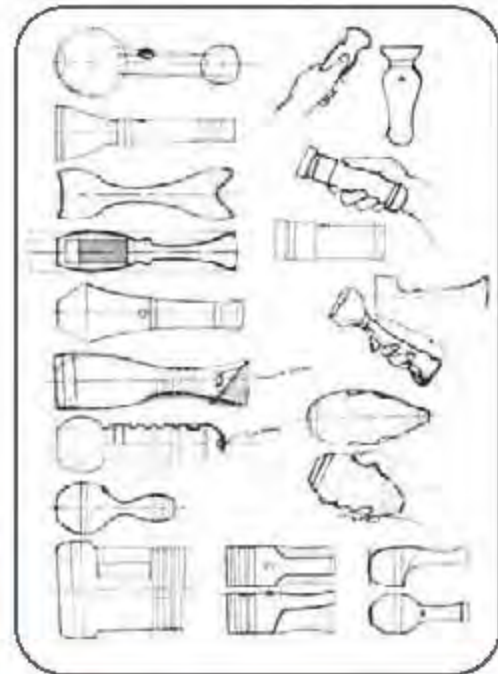

School Works / Model Making

Flashlight Project / 12" x 2" x 2" Instant-Cast

This flashlight is made with a streamline form. Dark grey and red color on it represent potential and enthusiasm.

The stand is made of acrylic with a shape of a strong arm which holds the power of illumination.