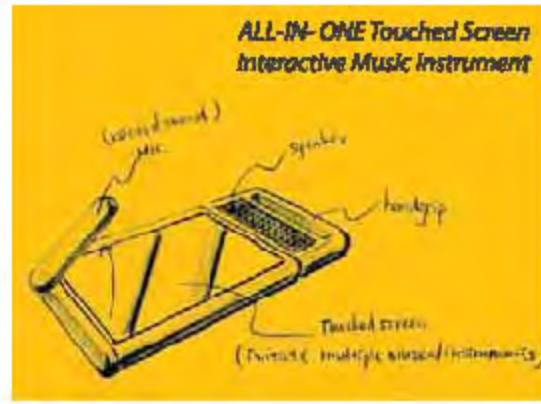

School Works / Project

Interactive
MUSIC INSTRUMENT