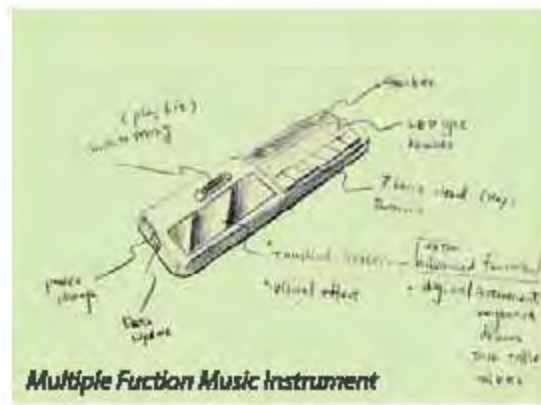

School Works / Project

Interactive
MUSIC INSTRUMENT