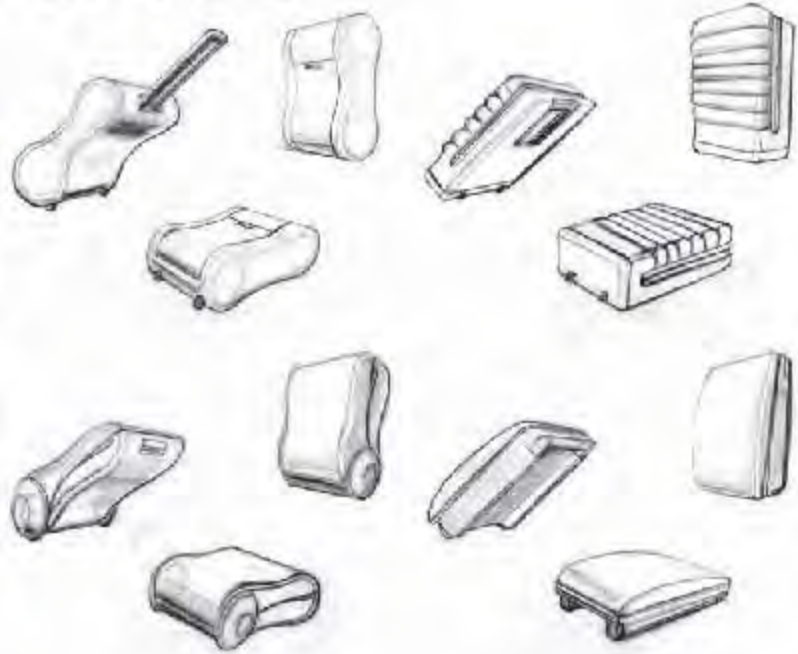

SUITCASE

Easy to drag
Firmer and stiffer handle

Easy to carry
Soft-touched handle

Easy to stand
Skidproof crutch

Easy to open
One-clicked lock

French rabbit - DISPLAY

This display is made of only one sheet of corrugated cut board. The height of this display is 33" not including the big black rabbit. The plane is 26" by 17" which can at least display 20 bottles of French rabbit wine on it.

It is easy to assemble the display. It can be made without using any tools. However, the structure of the display is really strong and makes the display very stable. By the way, the big black rabbit not only makes a contrast and pop out products, but also can be pasted extra information on it and become a information board.