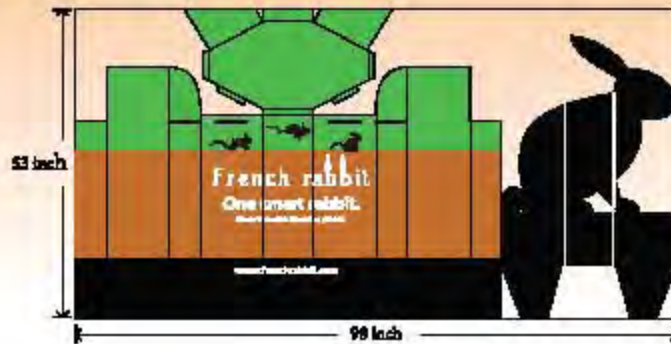

French rabbit - DISPLAY

This display is made of only one sheet of corrugated cut board. The height of this display is 33" not including the big black rabbit. The plane is 26" by 17" which can at least display 20 bottles of French rabbit wine on it.

It is easy to assemble the display. It can be made without using any tools. However, the structure of the display is really strong and makes the display very stable. By the way, the big black rabbit not only makes a contrast and pop out products, but also can be pasted extra information on it and become a information board.