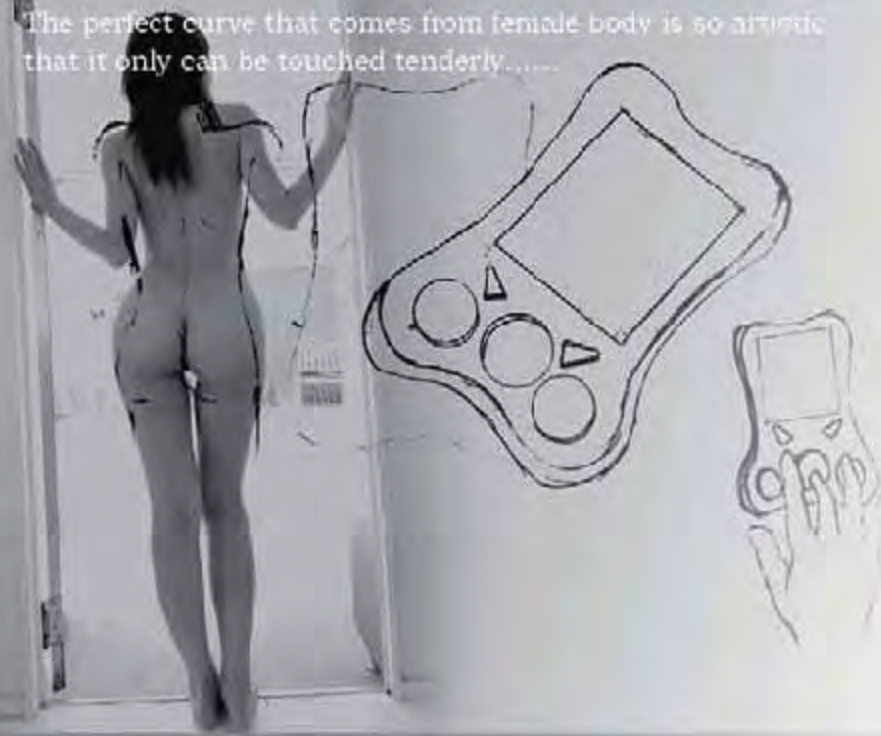

- Turn on or turn off the lamp by touching the metal part.
- Drip down the essential oil into the trough of the lamp.
- Volatilize the essential oil with the heat of the lamp.

Concept Design Poster

Kang-Hua Peng

PDA-08 / 133 X 90 X 20 mm

3D / Studio Tools

The perfect curve that comes from female body is so artistic that it only can be touched tenderly.....

Concept Design Poster

Kang-Hua Peng

PDA-08/ 133 X 90 X 20 mm