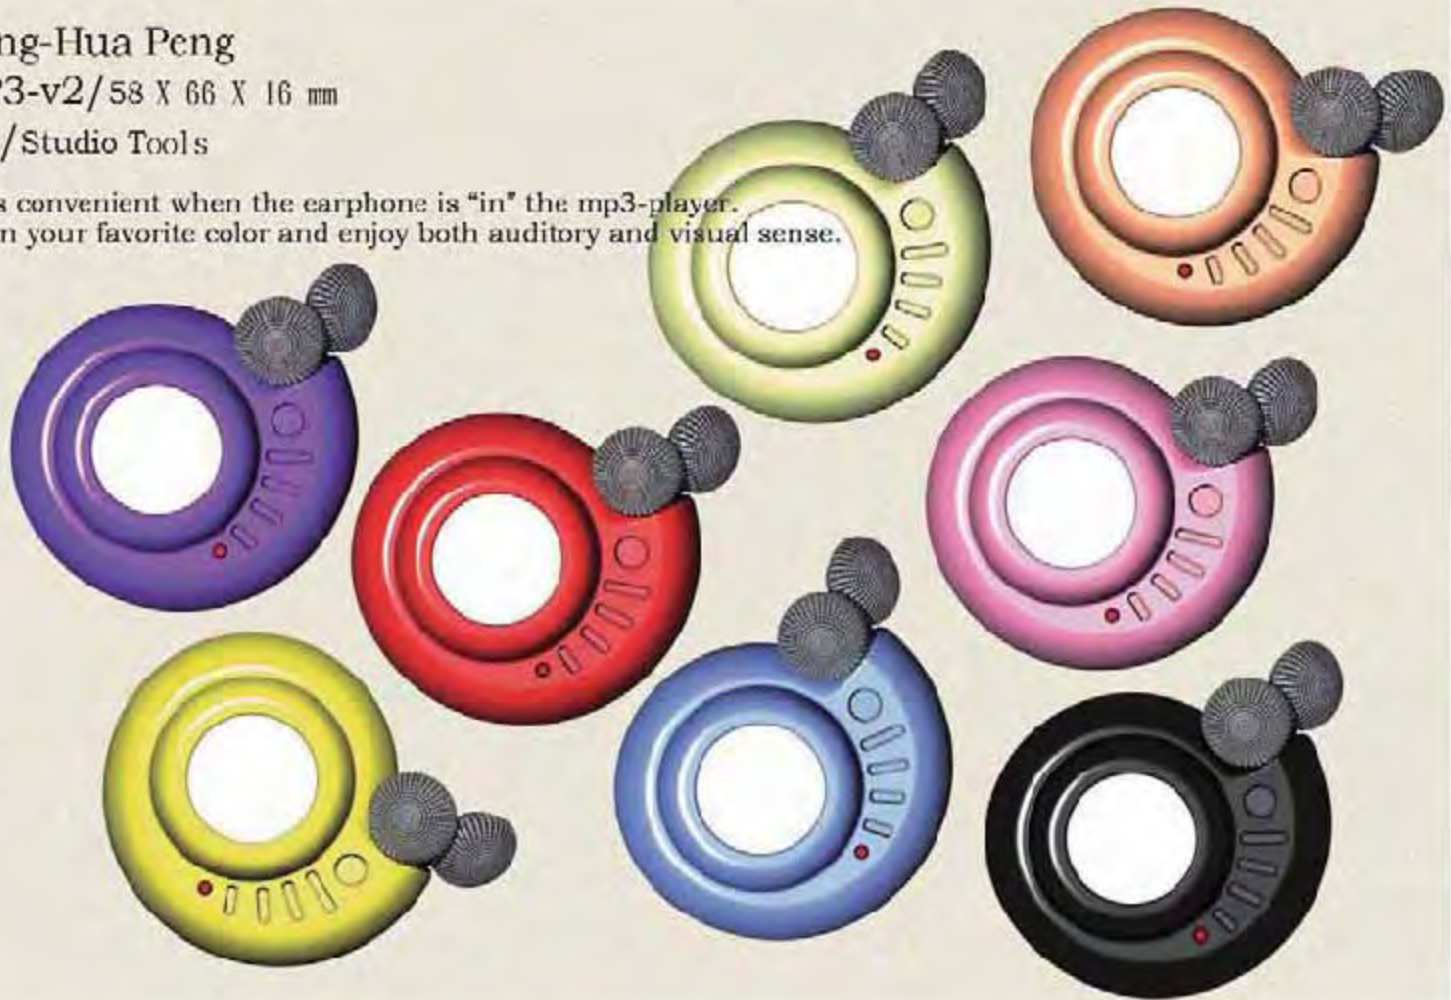

Concept Design Poster

Kang-Hua Peng

MP3-v2/58 X 66 X 16 mm

3D/Studio Tools

- •It is convenient when the earphone is "in" the mp3-player.
- •Own your favorite color and enjoy both auditory and visual sense.