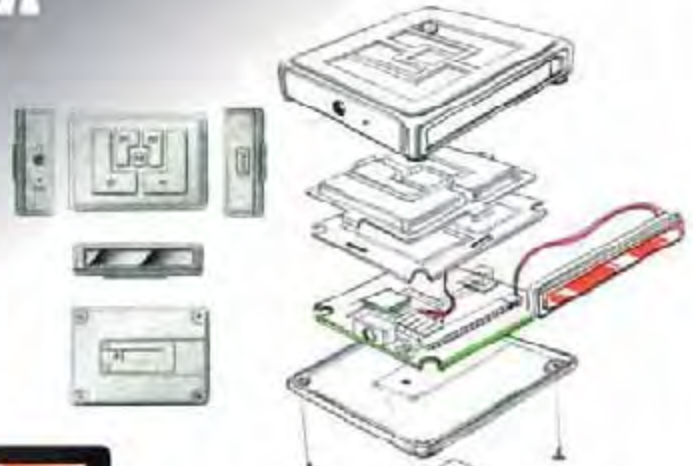

SIDEVIEW- MP3 PLAYER