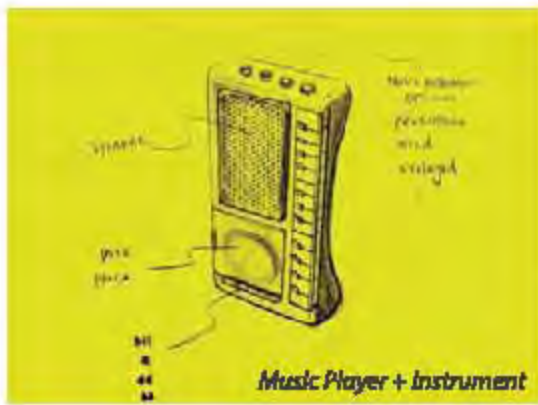

School Works / Project

Interactive
MUSIC INSTRUMENT